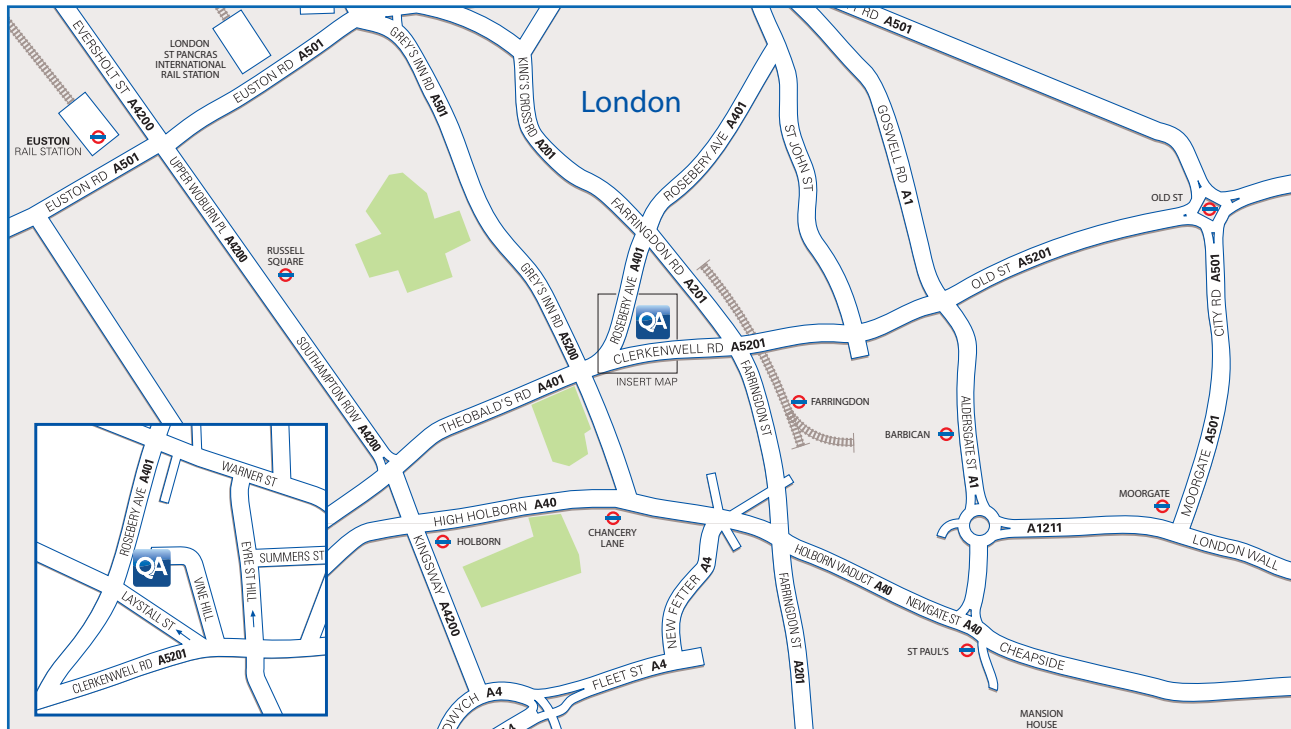

London (Rosebery Avenue) training centre

St James' House, 10 Rosebery Avenue, Holborn, London EC1R 4TF
Tel: +44 (0) 845 074 7827 Fax: +44 (0) 845 074 7828 Email: info@qa.com

Travel directions

From Chancery Lane tube station (7 minute walk)

Exiting the tube station (please use exit number two) on High Holborn, walk along Gray's Inn Road past 'Next' and 'Snow & Rock'. Continue straight along until you reach a crossroads where Gray's Inn Road meets Clerkenwell Road. Turn right, passing the 'Pret' sandwich shop on the corner. Rosebery Ave. is around 200m along Clerkenwell Road on the left. Once on Rosebery Avenue, our building is a further 200m along on the right hand side of the road, just after the pedestrian traffic lights.

From Farringdon tube station (9 minute walk)

On exiting the tube station at Farringdon, turn right down Cowcross Street. At the end of the street (25m) turn right onto Farringdon Road. Continue straight ahead until reaching the crossroad with Clerkenwell Road. At the 'Yo Sushi!' on the corner, turn left in to Clerkenwell Road. Continue past Hatton Garden and Leather Lane until you reach a pedestrian crossing next to the 'Cantina Augusto' Italian restaurant. Cross the road and turn down Laystall Street past the 'New Seoul' restaurant. At the end of Laystall Street (20m) turn right onto Rosebery Avenue. our building is immediately on the right hand side of the road.

From Holborn tube station (15 minute walk)

From the tube station, walk along High Holborn towards Chancery Lane. At Chancery Lane turn left into Gray's Inn Road – see directions above.

Buses that stop on Rosebery Avenue

341 – London Waterloo to Northumberland Park via Strand, Fleet Street, Chancery Lane, Rosebery Avenue, Angel Islington
19 – Battersea Bridge to Finsbury Park station via Sloane Square, Hyde Park Corner, Piccadilly, Tottenham Court Road, Rosebery Avenue, Islington
38 – Victoria Station to Clapton Pond, via Green Park, Shaftesbury Avenue, Tottenham Court Road, Rosebery Avenue, Angel Islington, Dalston Junction

Available at our centre*

- Easy access from main travel routes
- Spacious, comfortable air-conditioned classrooms
- On-site examination testing
- Information regarding lunch facilities in the local area is available on request
- Biscuits and free vend hot drinks
- Internet areas
- Choice of hotels and accommodation available nearby

Information about accessibility for those with special requirements is available on request.

For further information about the local area, parking and amenities available, please speak to the helpdesk team, who will be happy to help.

*The majority of these features are available at all our centres, however to check specific facilities please contact the individual centre.

Training centres in:

Aberdeen | Altrincham | Birmingham | Bournemouth | Bristol | Cheltenham | Dublin | Edinburgh | Exeter | Glasgow | Hinckley | Leeds | London | Manchester | Milton Keynes | Reading | Slough | Stockport | Swindon | Telford | Washington Tyne and Wear